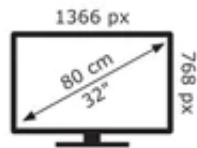

ENERG 

ORAVA

LT-842 LED A140B

32 kWh/1000h

50553137

2019/2013